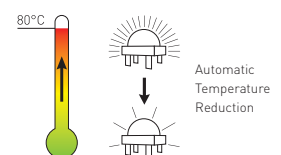

Features

Lumen Output	up to 2008 lm
Input Power	up to 22W
Efficacy	up to 91 lm/W
Colour Temperature (CCT)	3000K / 4000K
Colour Rendering Index (CRI)	85 / 75
Rated Life	100.000 Hours*
Housing	Diecast Aluminium / Tempered safety glass
Optic	PMMA
Colour	Silver
Mounting Options	Suitable for straight & bended poles (48-60mm)
Pole diameter:	48 - 60 mm (60 - 76 mm adapter available**)
Adjustable angle:	-5° to +10°, bended or straight poles
Dimensions	644x 303x132
Number of LED's	16
Operating Temperature	-40°C to +60°C***
Power Supply	integrated
Voltage	90-305 VAC @ 47-63 Hz 127 - 431 VDC
Power Factor	0.96 typical
Overload Protection (LIPS)	Yes
Weight	5,9 kg
AC Harmonics	Less than 10% THD compliant to EN55015

* L70/B10 at 25°C constant ambient temperature, constant full power

** Sold separately

*** Active Overheat Protection above 80°C at PCB