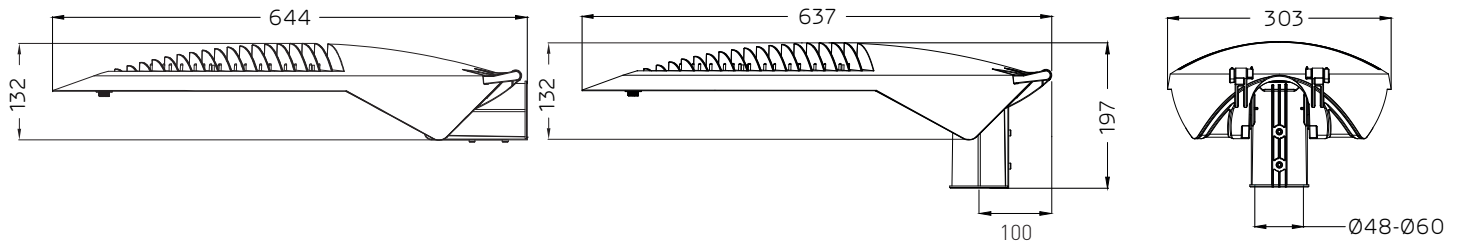

Dimensions