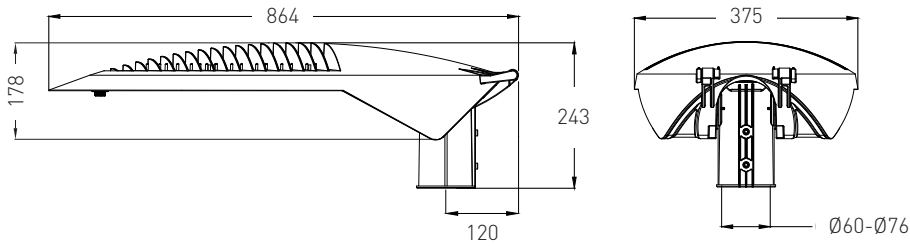

Dimensions

Ordering information

Article number	Nomenclature	Optics	Power	Lumen	Efficacy	CCT	CRI
Luci Series Ambiente 50 LED							
15571	AmbienteXL01-A-MB02-50LED-T-120W (5700K)	Area	120 W	11430 lm	95 lm/W	5700K	75
15662	AmbienteXL01-A-MB02-50LED-T-120W (4000K)	Area	120 W	10676 lm	89 lm/W	4000K	85
Luci Series Ambiente 75 LED							
15412	AmbienteXL01-A-MB02-75LED-T-180W (5700K)	Area	180 W	17856 lm	99 lm/W	5700K	75
15663	AmbienteXL01-A-MB02-75LED-T-180W (4000K)	Area	180 W	16678 lm	93 lm/W	4000K	85

Accessories

14909 Wall adaptor for Luci Series Ambiente