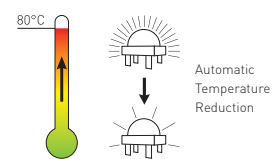

Benefits

- + Energy saving up to 70%
- + Increases visibility and comfort
- + Uses most advanced LED-technology
- + 5 year standard warranty
- + Highly efficient design: Up to 99 lm/W luminaire efficacy
- + Outdoor ambient resistant -40°C to +60°C
- + Integrated die cast aluminium housing ensures good thermal management maximizing life and LED performance
- + Protected on against moisture, power dips or surges
- + Same model for straight or bended poles, easy fine-tuning of angle
- + Easy to install by one person
- + Attractive design
- + Built-in smart technology:
  - Luminaire Intelligent Protection System (LIPS)
  - Active Overheat Protection (AOP)
- + Mounting height: up to 18 meter

* L70/B10 at 25°C constant ambient temperature, constant full power

** Active Overheat Protection above 80°C at PCB