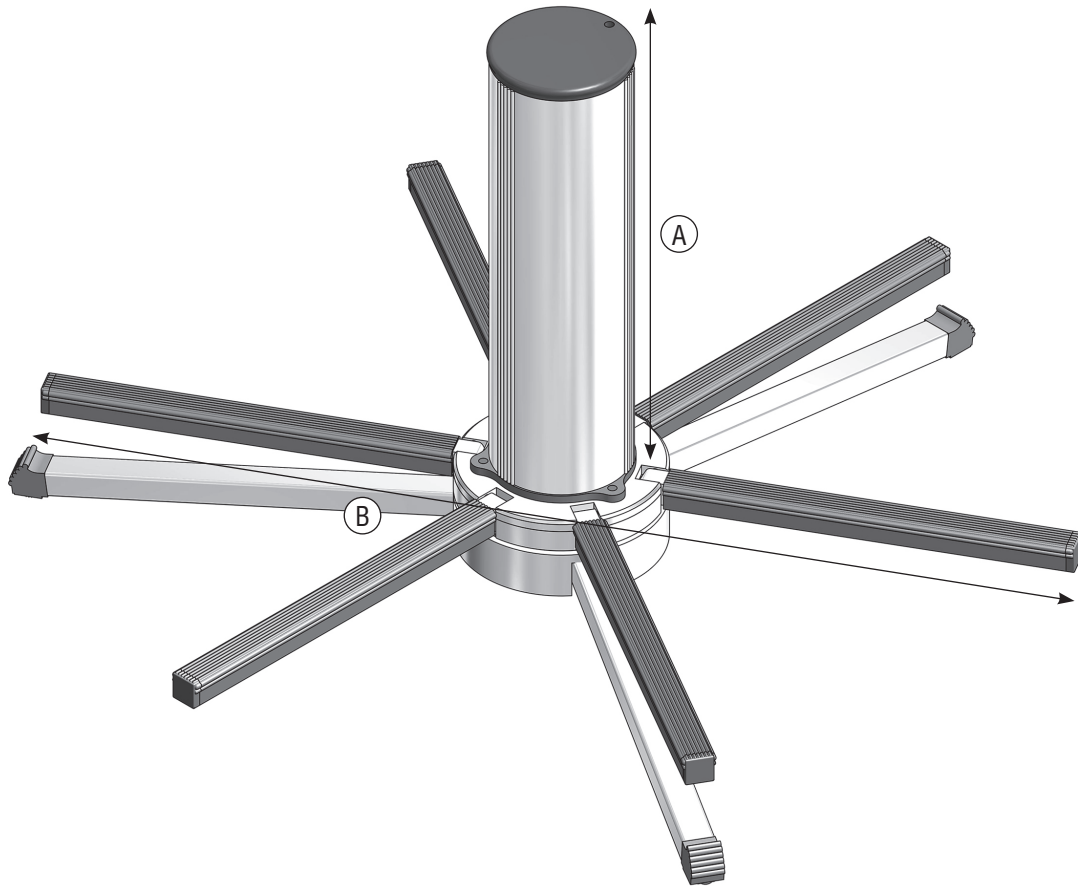

ClouSlim

TECHNICAL DATA

Load-bearing capacity	80 kg
Coil -Ø	750 mm
Core -Ø	105 mm
A) Core height	300 mm
B) Working field	800 x 800 mm
Storage capacity (Ø, H)	170 mm, 420 mm
Weight	7 kg

ORDER CODE

ClouSlim incl. carrying bag	A90224
-----------------------------	--------