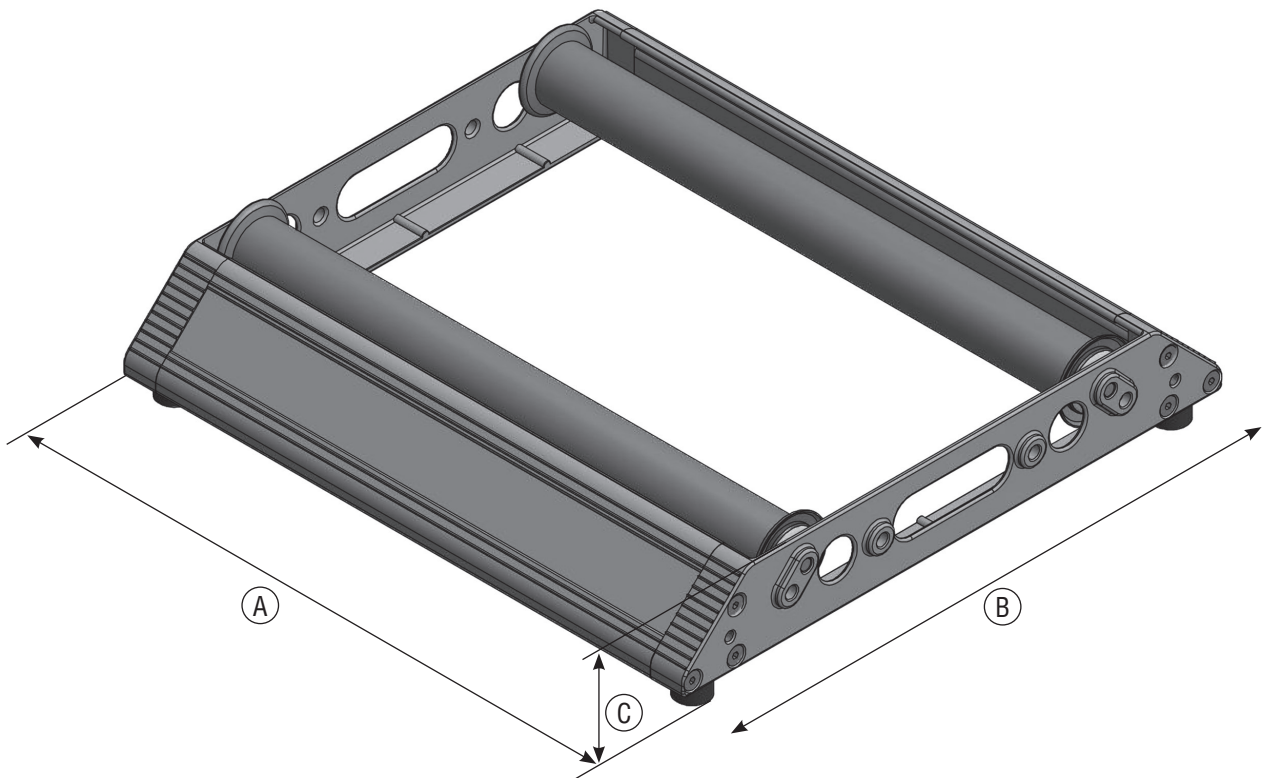

Original

TECHNICAL DATA

Load-bearing capacity	140 kg
Weight without mobility rollers	8.3 kg
Max. drum width	520 mm
A) Width	550 mm
B) Length	530 mm
C) Height	100 mm

ORDER CODES

Original	A90101
----------	--------

ACCESSORIES

Castors (set = 4 pcs.)	A90301
------------------------	--------